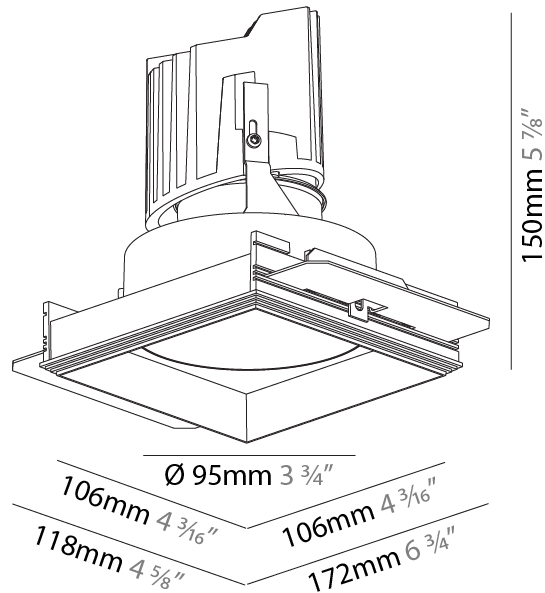

PHYSICAL

Diameter (mm): 95
Diameter (in): 3 3/4
Length (mm): 106
Length (in): 4 3/16
Width (mm): 106
Width (in): 4 3/16
Height (mm): 150
Height (in): 5 7/8
Ceiling Thickness (mm): 10 / 12.5 / 15 / 25
Ceiling Thickness (in): 3/8 or 1/2 or 9/16 or 1
Min. Recessing Depth (mm): 170
Min. Recessing Depth (in): 6 11/16
Light Distribution: Downlight
Weight (kg): 0.688
Weight (lbs): 1.52

Fixture Finish: SSR / BKV / CWI / CRY / HAB / LAG / UFT / ITA / RUA / RUR / MIC / FTG / MYG / TWT / LOD / PUS / FRO / FUP / KIA / POP / BLS / SPG / MEY / GOH / GUM / CHC / COM / ABZ / JAG / OBR / MOS / ROR

Fixture Material: Aluminum Die Cast
Cut-out Measurements: 120mm / 4 3/4" x 120mm / 4 3/4"
Upon Request: Unique Ceiling Thickness

ELECTRICAL

Lamp Type: LED (Zhaga Standard)
Input Wattage (W): 16.5
Total Output Wattage (W): 14.7
Dimming: Dali Dimming
Driver Included: No
Driver Location: Recessed Housing
Driver Type: Constant Current - 120Vac
Driver Class: Class 2
Housing: See Components
Input Voltage (V): 120
Constant Current (MA): 350

LED

Number of LEDs: 1
Color Temperature (°K): Warm Dim
Max. Delivered Lumen (lm): 770
Nominal Lumen (lm): 1140
CRI: >90 CRI
Lamp Life (hrs): 50000
Upon Request: RGB-W Tunable White Special Color Temperature Special LED

OPTICAL

Reflector: 20 / 40 / 60
Upon Request: Special Beam Angles

RATINGS AND CERTIFICATIONS

Zaneen Group, Inc. 1600 988 3382, F 416-247-9319, www.zaneen.com

Certified By: Certified for North American Standards
In a constant effort to supply the best product, we reserve the right to change specifications or materials without notice. The most recent specification sheets are found at zaneen.com