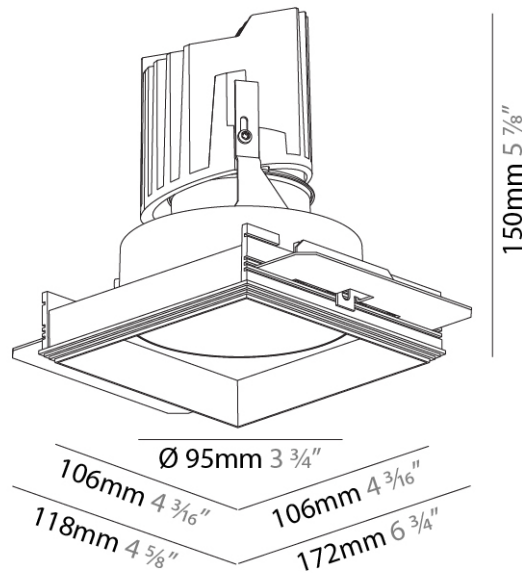

Fixture Material: Aluminum Die Cast
Cut-out Measurements: 120mm / 4 3/4" x 120mm / 4 3/4"
Upon Request: Unique Ceiling Thickness

ELECTRICAL

Lamp Type: LED (Zhaga Standard)
Input Wattage (W): 15.5
Total Output Wattage (W): 14.5
Dimming: Tri-Mode (Non-Dimming and Phase Dimming (120Vac only) and 0-10V Dimming)

Driver Included: No
Driver Location: Recessed Housing
Driver Type: Constant Current - Universal
Driver Class: Class 2
Housing: See components
Input Voltage (V): 120 - 277
Constant Current (MA): 500

LED

Number of LEDs: 1
Color Temperature (°K): 2700 / 3000 / 3500 / 4000
Max. Delivered Lumen (lm): 940 / 980 / 1029 / 1050
Nominal Lumen (lm): 1386 / 1438 / 1511 / 1542
CRI: >90 CRI
Efficiency (%): 87.9 / 88.4 / 87.9
Lamp Life (hrs): 50000

Upon Request: RGB-W Tunable White Special Color Temperature Special LED

OPTICAL

Reflector°: 20 / 40 / 60
Upon Request: Special Beam Angles

For more information visit www.zaneen.com

Available for international specifications by adding 'INT' at the end of the existing Model #. For assistance on 'custom' specifications, contact zteam@zaneen.com. In a constant effort to supply the best product, we reserve the right to change specifications or materials without notice. The most recent specification sheets are found at zaneen.com

IP rating: IP20